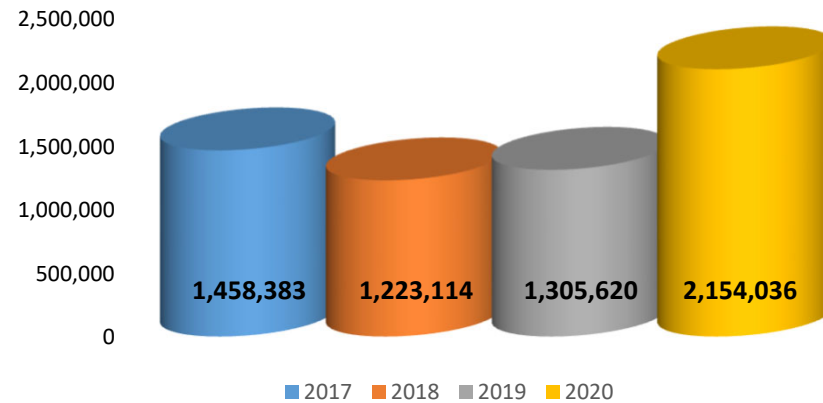

Pinellas Trail Use 2017 - 2020

* 2010 – 2016 Survey Data & 2017-2019 Counter Data. Technical issues with several counters in 2019 resulting in several missing days of data during 2019.