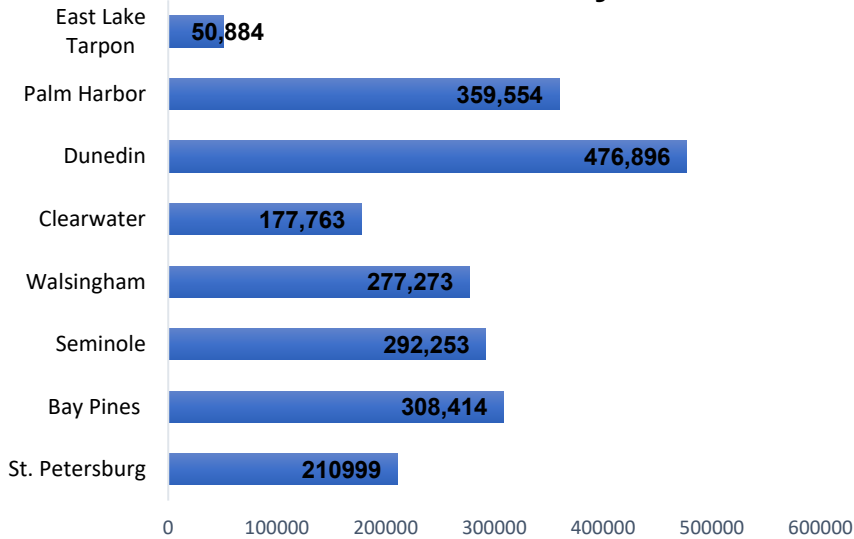

# Pinellas Trail User Count Data Summary

Automated Trail Counter Data Collection

Period: 2020 Data\*

**Jan-Dec 2020 Total Count:  
2,154,036**

*\* Technical issues with the Clearwater and East Lake / Tarpon Counters resulting in several missing days of data during February, March and June.*

## Monthly Trail Counts 2017-2020

## Counter Data Year to Date by Location