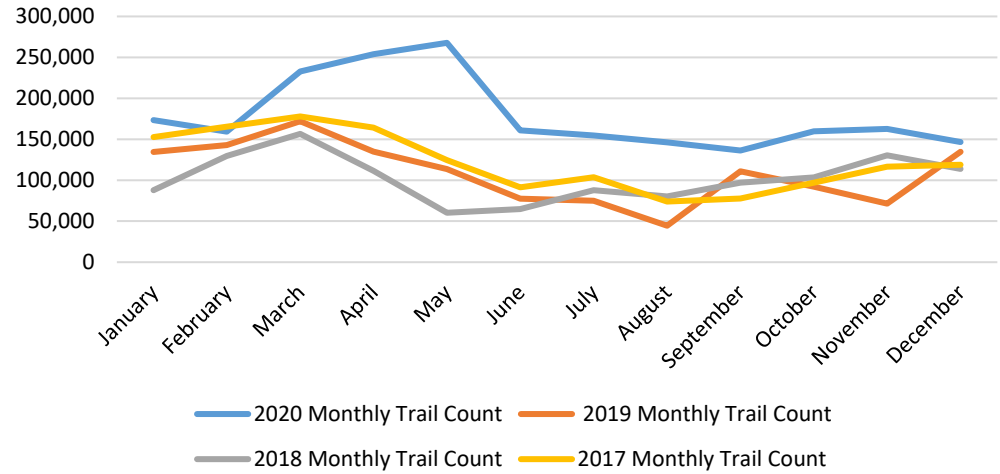

# Pinellas Trail User Count Data Summary

Automated Trail Counter Data Collection

Period: 2020 Data\*

**Jan-Dec 2020 Total Count:  
2,154,036**

*\* Technical issues with the Clearwater and East Lake / Tarpon Counters resulting in several missing days of data during February, March and June.*

## Monthly Trail Counts 2017-2020

## Counter Data Year to Date by Location